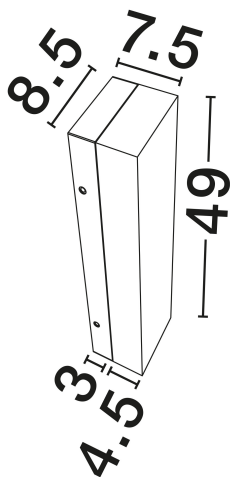

TECHNICAL DRAWING

APPLICATION & MOUNTING

Ambient Working Temp.	Max 45°C
Type of Protection	IP20
Dimmable	No
Type of Dimming	N/A
Mounting type	Surface
Mounting Depth (cm)	N/A
Led Module Replaceable	No
Light Source	LED

NOVA LUCE S.A

Schimatari Viotias
32009, Greece

+30 22620 58 121
+30 22620 56 743

info@novaluce.com
www.novaluce.com