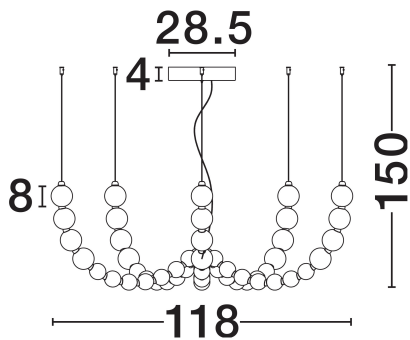

NOVA LUCE

PRODUCT DATASHEET

Version: 001

PRODUCT PHOTOGRAPH

TECHNICAL DRAWING

GENERAL INFORMATION

Product Code	9695203
Collection	Indoor
Product Category	Suspension
Product Family	Perla
Mounting Location	Wall
Application Environment	Indoor
Specifications	N/A

DIMENSION & WEIGHT

LxWxH (cm)	D: 118 H: 150
Cut Out (cm)	N/A
Weight (Kgr)	8.4

MATERIAL & COLOR

Product Color	Gold & Opal
Body Material	Metal & Glass

APPLICATION & MOUNTING

Ambient Working Temp.	Max 45°C
Type of Protection	IP20
Dimmable	Yes
Type of Dimming	Triac
Mounting type	Surface
Mounting Depth (cm)	N/A
Led Module Replaceable	No
Light Source	LED

Power (Nominal)	125W
Input voltage (Nominal)	220-240V
Mains Frequency	50/60Hz

PHOTOMETRICAL DATA

Luminous Flux	11377lm
Color Temperature	3000K
Light Color (Designation)	Warm White

WARRANTY

Warranty	3 Years
----------	----------------