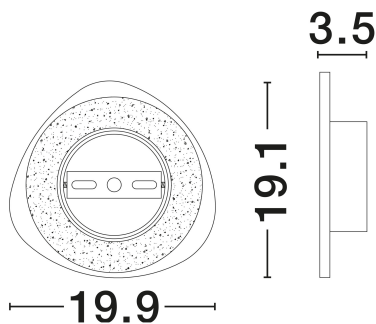

NOVA LUCE

PRODUCT DATASHEET

Version: 001

PRODUCT PHOTOGRAPH

GENERAL INFORMATION

Product Code	9030738
Collection	Indoor
Product Category	Wall
Product Family	Atena
Mounting Location	Wall
Application Environment	Indoor
Specifications	N/A

DIMENSION & WEIGHT

LxWxH (cm)	D: 20 H: 3.5
Cut Out (cm)	N/A
Weight (Kgr)	0.55

MATERIAL & COLOR

Product Color	Sandy White
Body Material	Aluminium

TECHNICAL DRAWING

APPLICATION & MOUNTING

Ambient Working Temp.	Max 45°C
Type of Protection	IP20
Dimmable	No
Type of Dimming	N/A
Mounting type	Surface
Mounting Depth (cm)	N/A
Led Module Replaceable	No
Light Source	LED

Power (Nominal)	8W
Input voltage (Nominal)	220-240V
Mains Frequency	50/60Hz

PHOTOMETRICAL DATA

Luminous Flux	507lm
Color Temperature	3000K
Light Color (Designation)	Warm White

WARRANTY

Warranty	3 Years
----------	----------------