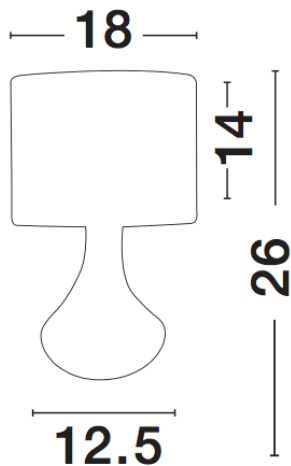

NOVA LUCE

PRODUCT DATASHEET

Version: 001

PRODUCT PHOTOGRAPH

TECHNICAL DRAWING

GENERAL INFORMATION

Product Code	7605163
Collection	Decorative
Product Category	Table
Product Family	Rosia
Mounting Location	N/A
Application Environment	Indoor

DIMENSION & WEIGHT

LxWxH (cm)	D: 18 H: 26
Cut out (cm)	N/A
Weight (Kgr)	0.6

MATERIAL & COLOR

Product Color	Matt White
Body Material	Metal & Fabric

APPLICATION & MOUNTING

Ambient Working Temp.	Max 45 oC
Type of Protection	IP20
Dimmable	Depends on the lamp
Type of Dimming (Optional)	N/A
Mounting type	N/A
Mounting Depth (cm)	N/A
Led Module Replaceable	Yes
Light Source	LED E14

Power (Nominal)	Depends on the lamp
Input voltage (Nominal)	220-240Vac
Mains Frequency	50/60Hz

PHOTOMETRICAL DATA

Luminous Flux	Depends on the lamp
Color Temperature	Depends on the lamp
Light Color (Designation)	N/A