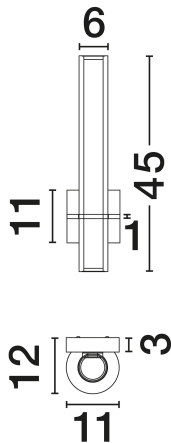

NOVA LUCE

PRODUCT DATASHEET

Version: 001

PRODUCT PHOTOGRAPH

GENERAL INFORMATION

Product Code	9695337
Collection	Indoor
Product Category	Bathroom
Product Family	Luca
Mounting Location	Ceiling
Application Environment	Indoor
Specifications	N/A

DIMENSION & WEIGHT

LxWxH (cm)	L: 11 W: 11.9 H: 45
Cut Out (cm)	N/A
Weight (Kgr)	1.1

MATERIAL & COLOR

Product Color	Sandy Black
Body Material	Glass & Steel

TECHNICAL DRAWING

APPLICATION & MOUNTING

Ambient Working Temp.	Max 45°C
Type of Protection	IP44
Dimmable	Yes
Type of Dimming	N/A
Mounting type	Surface
Mounting Depth (cm)	N/A
Led Module Replaceable	No
Light Source	LED

Power (Nominal)	15W
Input voltage (Nominal)	220-240V
Mains Frequency	50/60Hz

PHOTOMETRICAL DATA

Luminous Flux	1309lm
Color Temperature	4000K
Light Color (Designation)	Neutral White

WARRANTY

Warranty	3 Years
----------	----------------