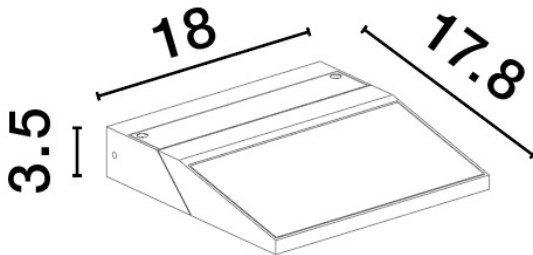

DIMENSION & WEIGHT

| | |
|--------------|----------------------|
| LxWxH (cm) | L: 18 W: 17,5 H: 3,5 |
| Cut out (cm) | N/A |
| Weight (Kgr) | 1.0 |

TECHNICAL DRAWING

MATERIAL & COLOR

| | |
|---------------|-----------------------|
| Product Color | Anthracite |
| Body Material | Die-Casting Aluminium |