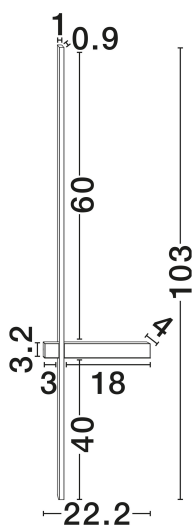

NOVA LUCE

PRODUCT DATASHEET

Version: 001

PRODUCT PHOTOGRAPH

GENERAL INFORMATION

Product Code	9003016
Collection	Indoor
Product Category	Wall
Product Family	Danessa
Mounting Location	Wall
Application Environment	Indoor
Specifications	N/A

DIMENSION & WEIGHT

LxWxH (cm)	L: 22.2 W: 4 H: 73
Cut Out (cm)	N/A
Weight (Kgr)	0.6

MATERIAL & COLOR

Product Color	Sandy Black
Body Material	Aluminium & Acrylic

APPLICATION & MOUNTING

Ambient Working Temp.	Max 45°C
Type of Protection	IP20
Dimmable	No
Type of Dimming	N/A
Mounting type	Surface
Mounting Depth (cm)	N/A
Led Module Replaceable	No
Light Source	LED

TECHNICAL DRAWING

NOVA LUCE S.A

Schimatari Viotias
32009, Greece

+30 22620 58 121
+30 22620 56 743

info@novaluce.com
www.novaluce.com

NOVA LUCE

PRODUCT DATASHEET

Version: 001

ELECTRICAL DATA

Power (Nominal)	5W
Input voltage (Nominal)	220-240V
Mains Frequency	50/60Hz

PHOTOMETRICAL DATA

Luminous Flux	374lm
Color Temperature	2700-3000-4000K
Light Color (Designation)	WW - NW

WARRANTY