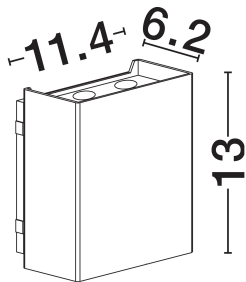

TECHNICAL DRAWING

MATERIAL & COLOR

Product Color	Dark Anthracite
Body Material	Aluminium & Glass

APPLICATION & MOUNTING

Ambient Working Temp.	Max 45 oC
Type of Protection	IP65
Dimmable	No
Type of Dimming	N/A
Mounting type	Surface
Mounting Depth (cm)	N/A
Led Module Replaceable	No
Light Source	LED

NOVA LUCE S.A

Schimatari Viotias
32009, Greece

+30 22620 58 121
+30 22620 56 743

info@novaluce.com
www.novaluce.com