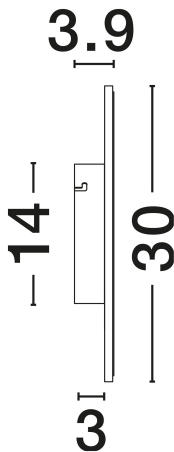

NOVA LUCE

PRODUCT DATASHEET

Version: 001

PRODUCT PHOTOGRAPH

TECHNICAL DRAWING

GENERAL INFORMATION

Product Code	9248157
Collection	Indoor
Product Category	Wall
Product Family	Nevo
Mounting Location	Wall
Application Environment	Indoor
Specifications	N/A

DIMENSION & WEIGHT

LxWxH (cm)	D: 30 W: 3.9 H: 30
Cut Out (cm)	N/A
Weight (Kgr)	1

MATERIAL & COLOR

Product Color	Sandy Black
Body Material	Aluminium & Acrylic

APPLICATION & MOUNTING

Ambient Working Temp.	Max 45°C
Type of Protection	IP20
Dimmable	No
Type of Dimming	N/A
Mounting type	Surface
Mounting Depth (cm)	N/A
Led Module Replaceable	No
Light Source	LED

Power (Nominal)	21W
Input voltage (Nominal)	220-240V
Mains Frequency	50/60Hz

PHOTOMETRICAL DATA

Luminous Flux	1450lm
Color Temperature	3000K
Light Color (Designation)	Warm White

WARRANTY

Warranty	3 Years
----------	----------------