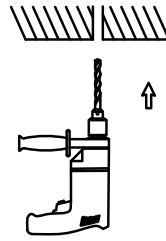

NOVA LUCE

9530207

1

Turn off the general switch

2

Make a 0.6 cm cutout

3

Apply plastic anchors

4

Apply the element in to place

5

Connec the wires

6

Apply the hanging element in
To place

7

Apply the hanging element in
To place