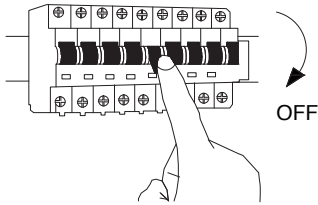

NOVA LUCE

9530207

1

Turn off the general switch

2

Make a 0.6 cm cutout

3

Apply plastic anchors

4

Apply the element in to place

5

Connec the wires

6

Apply the hanging element in
To place

7

Apply the hanging element in
To place