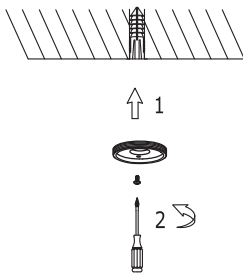

NOVA LUCE

9530207

1

Turn off the general switch

2

Make a 0.6 cm cutout

3

Apply plastic anchors

4

Apply the element in to place

5

Connec the wires

6

Apply the hanging element in
To place

7

Apply the hanging element in
To place