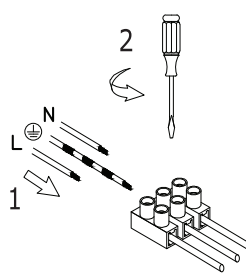

NOVA LUCE

9530207

1

Turn off the general switch

2

Make a 0.6 cm cutout

3

Apply plastic anchors

4

Apply the element in to place

5

Connec the wires

6

Apply the hanging element in
To place

7

Apply the hanging element in
To place