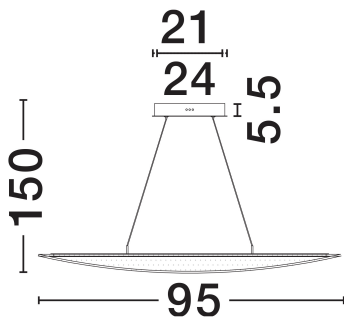

TECHNICAL DRAWING

GENERAL INFORMATION

Product Code	9054450
Collection	Indoor
Product Category	Suspension
Product Family	Agos
Mounting Location	Wall
Application Environment	Indoor
Specifications	N/A

DIMENSION & WEIGHT

LxWxH (cm)	L: 95 W: 56 H: 150
Cut Out (cm)	N/A
Weight (Kgr)	3.9

MATERIAL & COLOR

Product Color	Gold
Body Material	Aluminium & Acrylic

APPLICATION & MOUNTING

Ambient Working Temp.	Max 45°C
Type of Protection	IP20
Dimmable	Yes
Type of Dimming	Triac
Mounting type	Surface
Mounting Depth (cm)	N/A
Led Module Replaceable	No
Light Source	LED

NOVA LUCE S.A

Schimatari Viotias
32009, Greece

+30 22620 58 121
+30 22620 56 743

info@novaluce.com
www.novaluce.com