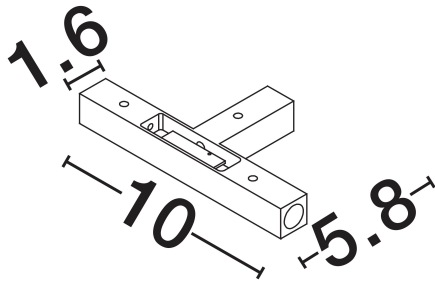

NOVA LUCE

PRODUCT DATASHEET

Version: 001

PRODUCT PHOTOGRAPH

GENERAL INFORMATION

Product Code	9580910
Collection	Indoor
Product Category	Accessories
Product Family	Ivy
Mounting Location	N/A
Application Environment	Indoor
Specifications	N/A

DIMENSION & WEIGHT

LxWxH (cm)	L: 10 W: 5.8 H: 1.6
Cut Out (cm)	N/A
Weight (Kgr)	0.052

MATERIAL & COLOR

Product Color	Sandy Black
Body Material	Aluminium

TECHNICAL DRAWING

APPLICATION & MOUNTING

Ambient Working Temp.	Max 45°C
Type of Protection	IP20
Dimmable	N/A
Type of Dimming	N/A
Mounting type	Surface
Mounting Depth (cm)	N/A
Led Module Replaceable	N/A
Light Source	N/A