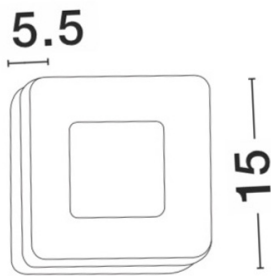

NOVA LUCE

PRODUCT DATASHEET

Version: 001

PRODUCT PHOTOGRAPH

TECHNICAL DRAWING

GENERAL INFORMATION

| | |
|-------------------------|---------|
| Product Code | 9529721 |
| Collection | Outdoor |
| Product Category | Wall |
| Product Family | TUNE |
| Mounting Location | Wall |
| Application Environment | Outdoor |

DIMENSION & WEIGHT

| | |
|--------------|--------------------|
| LxWxH (cm) | L: 15 W: 5,5 H: 15 |
| Cut out (cm) | N/A |
| Weight (Kgr) | 0.6 |

MATERIAL & COLOR

| | |
|---------------|-----------------------|
| Product Color | Black |
| Body Material | Die-Casting Aluminium |

| | |
|-------------------------|-------------------|
| Power (Nominal) | 9W |
| Input voltage (Nominal) | 220-240Vac |
| Mains Frequency | 50/60Hz |

PHOTOMETRICAL DATA

| | |
|---------------------------|-------------------|
| Luminous Flux | 620 lm |
| Color Temperature | 3000K |
| Light Color (Designation) | Warm White |