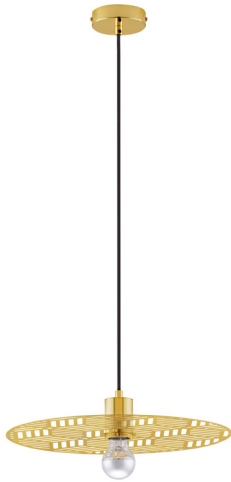

NOVA LUCE

PRODUCT DATASHEET

Version: 001

PRODUCT PHOTOGRAPH

TECHNICAL DRAWING

GENERAL INFORMATION

Product Code	9035970
Collection	Decorative
Product Category	Suspension
Product Family	Eres
Mounting Location	Ceiling
Application Environment	Indoor
Specifications	

DIMENSION & WEIGHT

LxWxH (cm)	D:15 H:120
Cut out (cm)	N/A
Weight (Kgr)	0.0

MATERIAL & COLOR

Product Color	Gold
Body Material	Metal

APPLICATION & MOUNTING

Ambient Working Temp.	Max 45 oC
Type of Protection	IP20
Dimmable	Depend On Lamp
Type of Dimming	Depend On Lamp
Mounting type	Surface
Mounting Depth (cm)	N/A
Led Module Replaceable	Yes
Light Source	LED E27