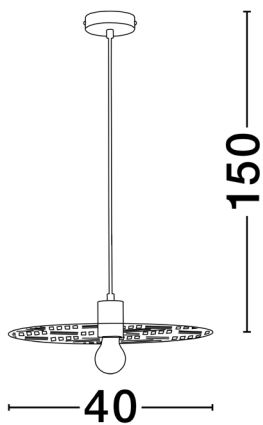

NOVA LUCE

PRODUCT DATASHEET

Version: 001

PRODUCT PHOTOGRAPH

TECHNICAL DRAWING

GENERAL INFORMATION

Product Code	9035970
Collection	Decorative
Product Category	Suspension
Product Family	Eres
Mounting Location	Ceiling
Application Environment	Indoor
Specifications	

DIMENSION & WEIGHT

LxWxH (cm)	D:15 H:120
Cut out (cm)	N/A
Weight (Kgr)	0.0

MATERIAL & COLOR

Product Color	Gold
Body Material	Metal

APPLICATION & MOUNTING

Ambient Working Temp.	Max 45 oC
Type of Protection	IP20
Dimmable	Depend On Lamp
Type of Dimming	Depend On Lamp
Mounting type	Surface
Mounting Depth (cm)	N/A
Led Module Replaceable	Yes
Light Source	LED E27

Power (Nominal)	12 W
Input voltage (Nominal)	220-240Vac
Mains Frequency	50/60Hz

PHOTOMETRICAL DATA

Luminous Flux	Depend On Lamp
Color Temperature	Depend On Lamp
Light Color (Designation)	WW - NW

WARRANTY